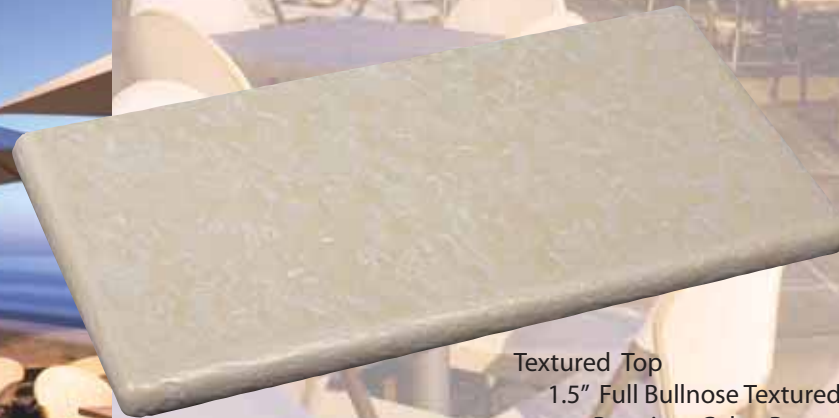

Celebrity Surfacessm

Exquisite interior and exterior design is achieved by the use of exquisite unique materials. QUARIZZ[®] versatility in both texture and color promises you exquisite results.

In selecting the perfect table surface texture and color for the beach side patio of the Poseidon Restaurant in Del Mar, California, the design perfectly echoes the sand and stone tones of the beach. Simplicity of style, durability, resistance to outdoor elements and affordability prove QUARIZZ[®] a growing designer's choice.

Smooth Top with Stone Tile Inset
1.5" Flat Eased Textured Edge
Premium Color: Siros

Smooth Top
1.5" Step Bullnose Smooth Edge
Premium Color: Yuma

Smooth Top
2" Full Bullnose Smooth Edge
Premium Color: Boulder Ridge

Smooth Top
1.5" Full Bullnose Smooth Edge
Glen Stone Color: Salmon

Textured Top
2" Flat Eased Textured Edge
Premium Color: Capistrano

Smooth Top
3" Step Bullnose Smooth Edge
Premium Color: Metallica

Textured Top
1.5" Full Bullnose Textured Edge
Premium Color: Bone

Smooth Top with Stone Tile Inlay
2" Step Bullnose Textured Edge
Premium Color: San Clemente

Call us at:
(760) 744-5447
Email at:
info@ramsglen.com
Fax at:
(760) 471-7231

For more product
information go to:
www.ramsglen.com